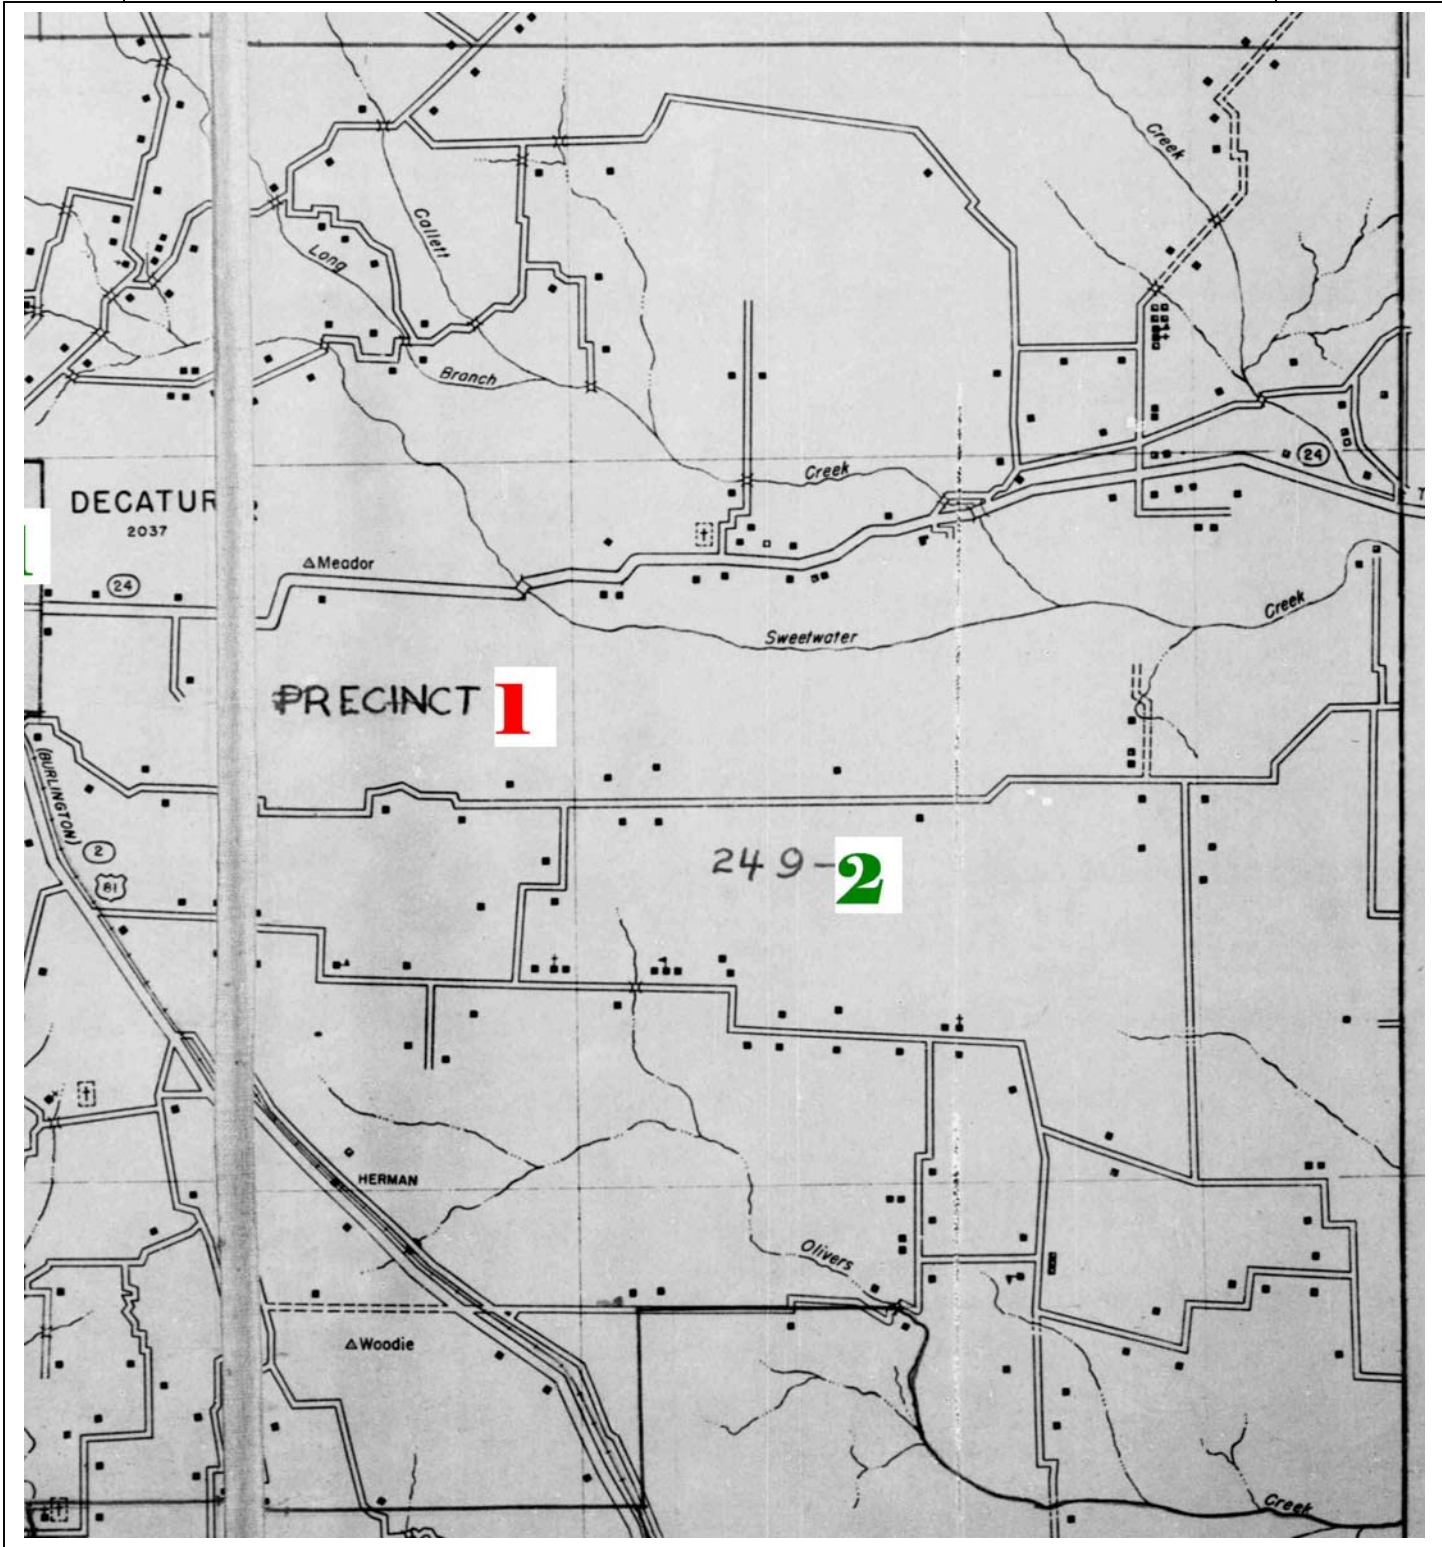

Wise County Texas 1940 Census

Enumeration District 249-02

Area North & East of Decatur

(Justice Precinct #1)

1,225 names on 16 pages - parts A and B

The 1940 enumerator was Guy Fortenberry

Images of original handwritten pages are online at <http://www.wisecountytexas.info/census/1940.htm>

Part of the 1940 census map. This shows the part of ED 02 that was North of Decatur

Part of the 1940 census map showing the larger part of ED 02 that was East of Decatur.

1940 ED 02 East of Decatur

ED Page Line Locatio Last Name First Name [(Additional Information)] Relation Age Occupation