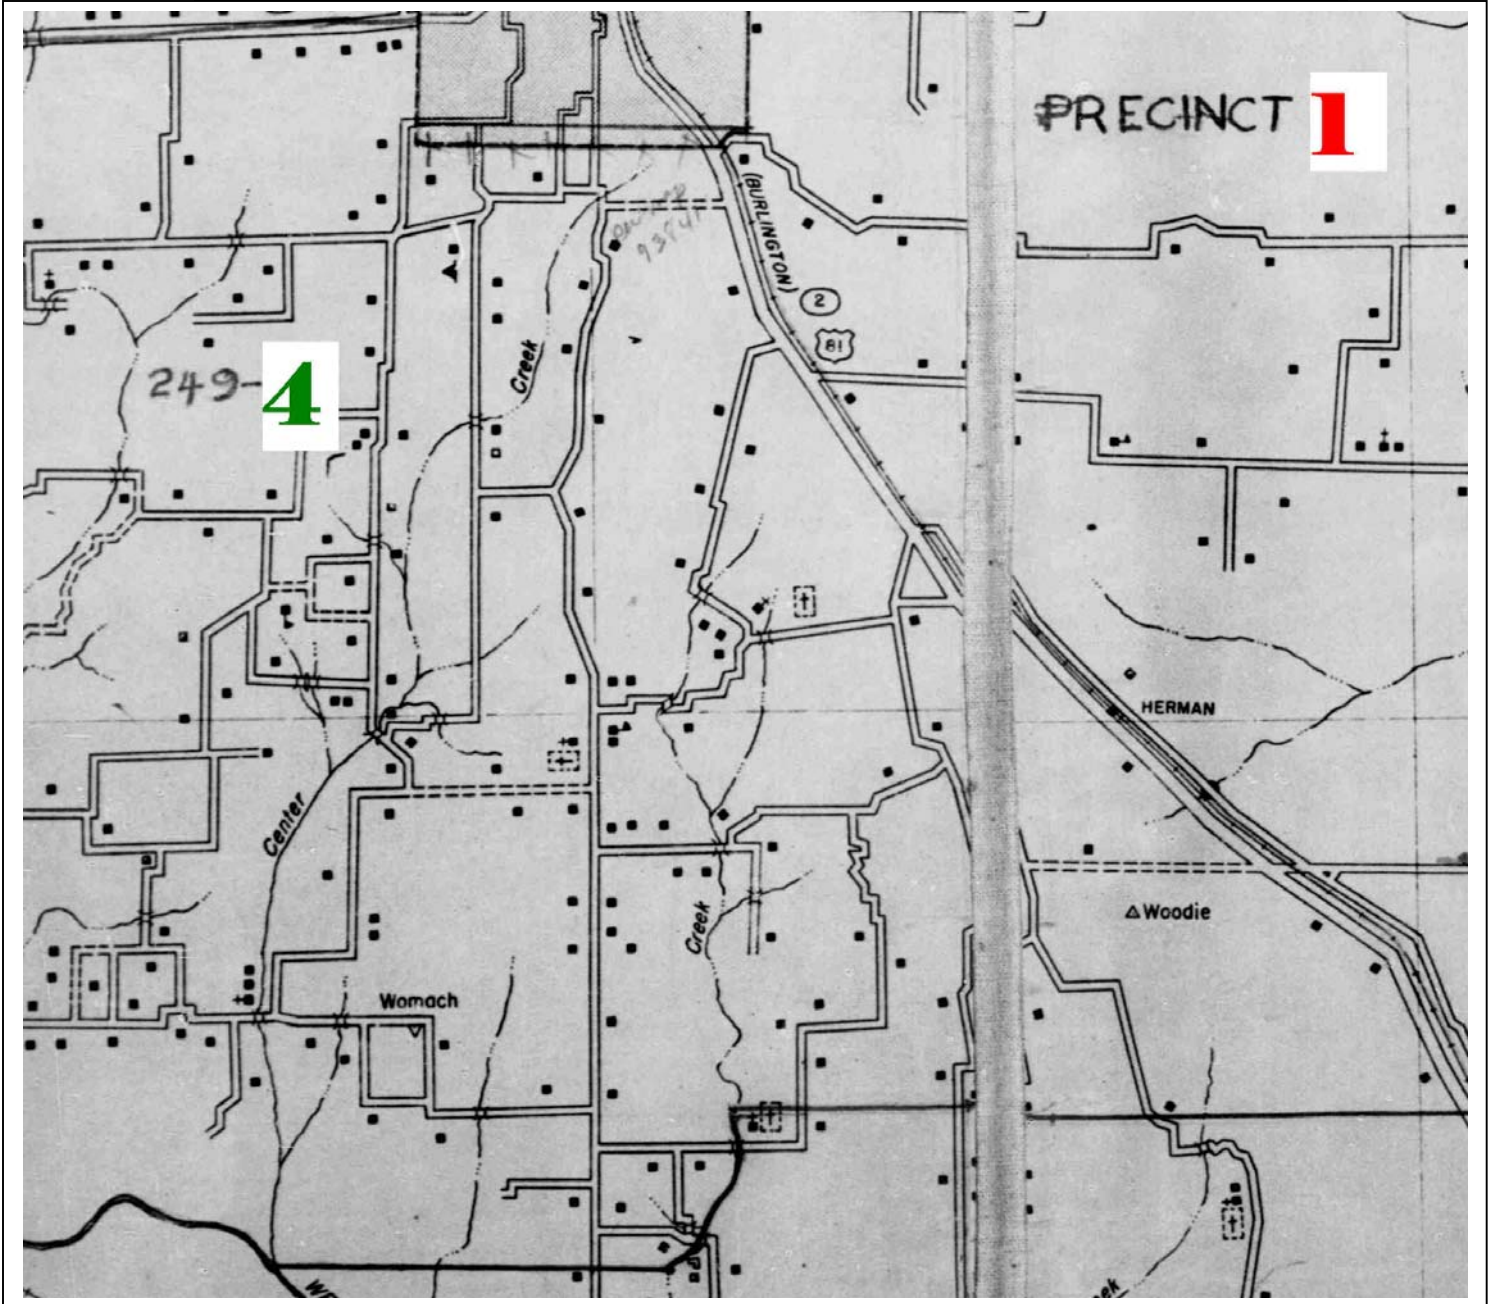

## Area Southwest of Decatur

(Justice Precinct #1)

732 names on 11 pages - parts A and B

The 1940 enumerator was John F. Ford

Images of original handwritten pages are online at <http://www.wisecountytexas.info/census/1940.htm>

Part of the 1940 census map. This shows the northern part of ED 04 that was SW of Decatur

Part of the 1940 census map showing the part of ED 04 that was South of Decatur.

**1940 ED 04 Southwest of Decatur**