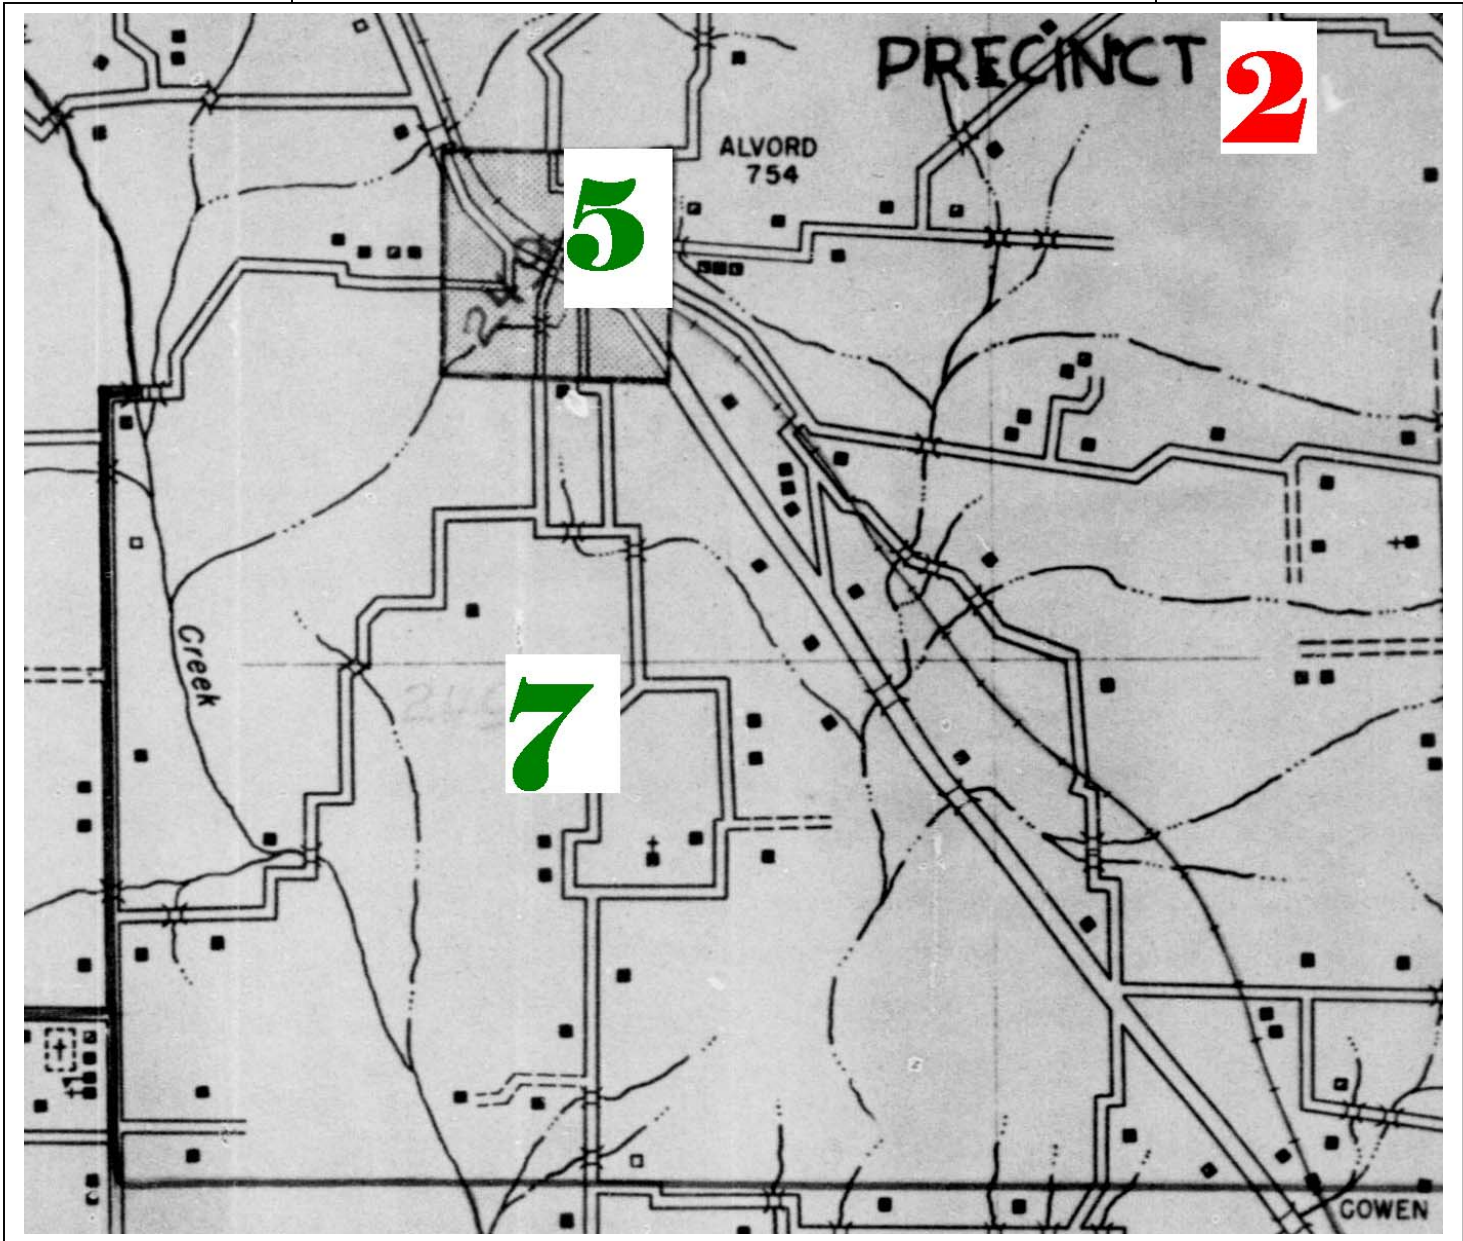

Wise County Texas 1940 Census

Enumeration District 249-07

Northwest & South of Alvord

(Justice Precinct #2)

376 names on 5 pages - parts A and B

The 1940 enumerator was Eula Mae Watts

Images of original handwritten pages are online at <http://www.wisecountytexas.info/census/1940.htm>

Part of the 1940 census map showing ED 07 to the NW of Alvord (Between the RR tracks and Big Sandy)

1940 census map showing ED 07 to the S and W of Alvord

1940 ED 07 Area West of Alvord

ED Page Line Location Last Name First Name [Additional Info](Maiden) Relation Age Occupation