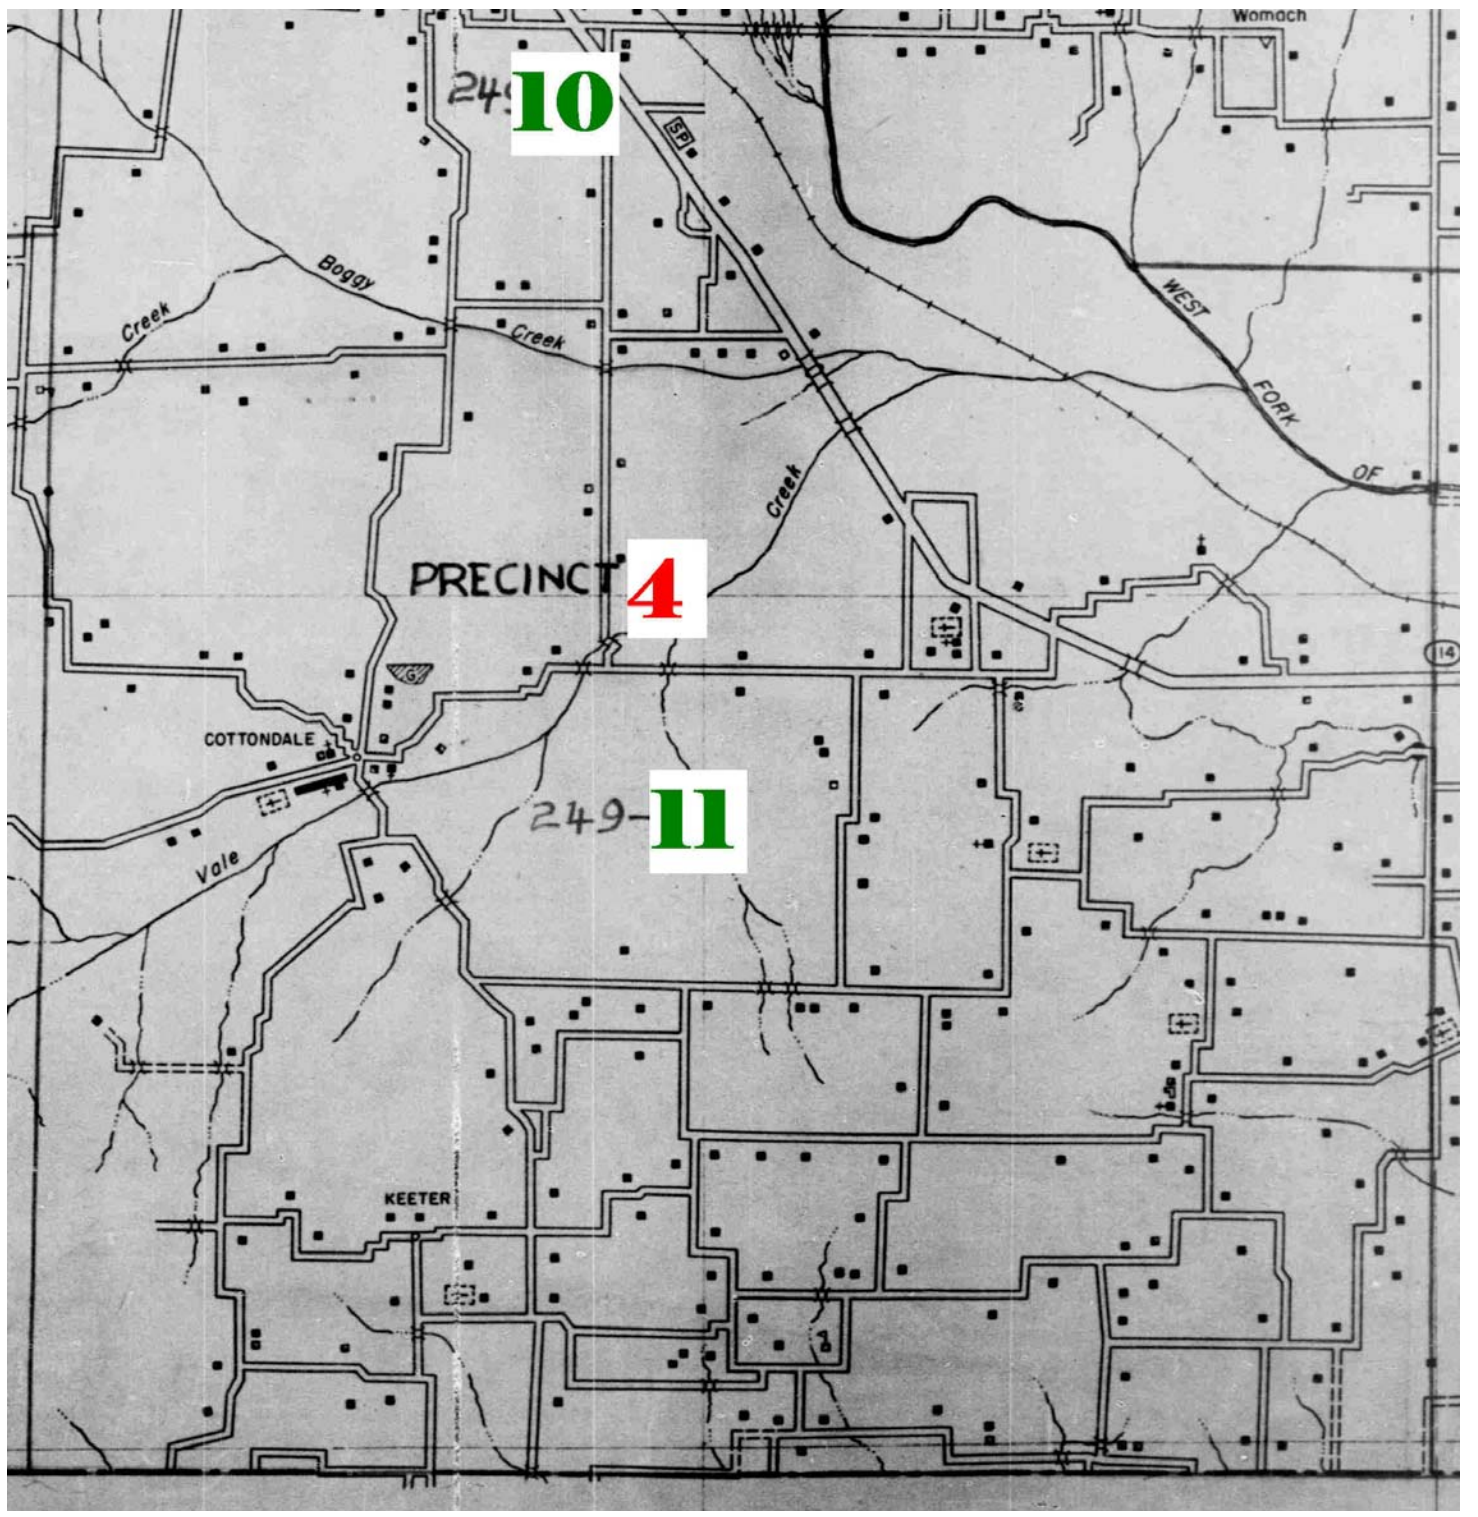

Wise County Texas 1940 Census

Enumeration District 249-11

Cottondale, Keeter and Area

(Justice Precinct #4)

967 names on 13 pages - parts A and B

The 1940 enumerator was Walter J. Clemans

Images of original handwritten pages are online at <http://www.wisecountytexas.info/census/1940.htm>

Part of the 1940 census map showing the north part of Precinct 4 and ED 11

1940 census map showing the southern part of Precinct 4 and ED 11

1940 ED 11 Cottondale, Keeter and Area

ED Page Line Location Last Name First Name [Additional Info](Maiden) Relation Age Occupation