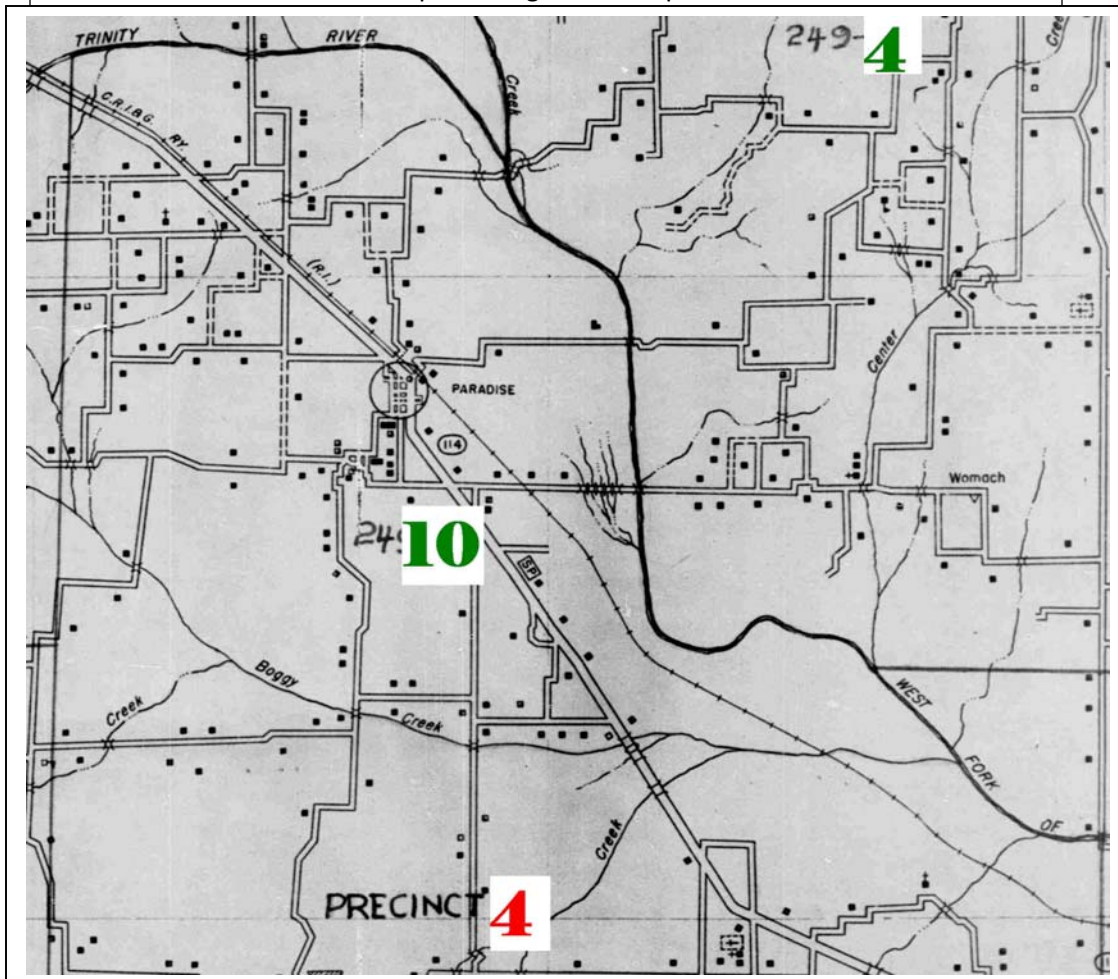

Wise County Texas 1940 Census

Enumeration District 249-11

Cottondale, Keeter and Area

(Justice Precinct #4)

967 names on 13 pages - parts A and B

The 1940 enumerator was Walter J. Clemans

Images of original handwritten pages are online at <http://www.wisecountytexas.info/census/1940.htm>

Part of the 1940 census map showing the north part of Precinct 4 and ED 11

1940 census map showing the southern part of Precinct 4 and ED 11

1940 ED 11 Cottondale, Keeter and Area

ED Page Line Location Last Name First Name [Additional Info](Maiden) Relation Age Occupation