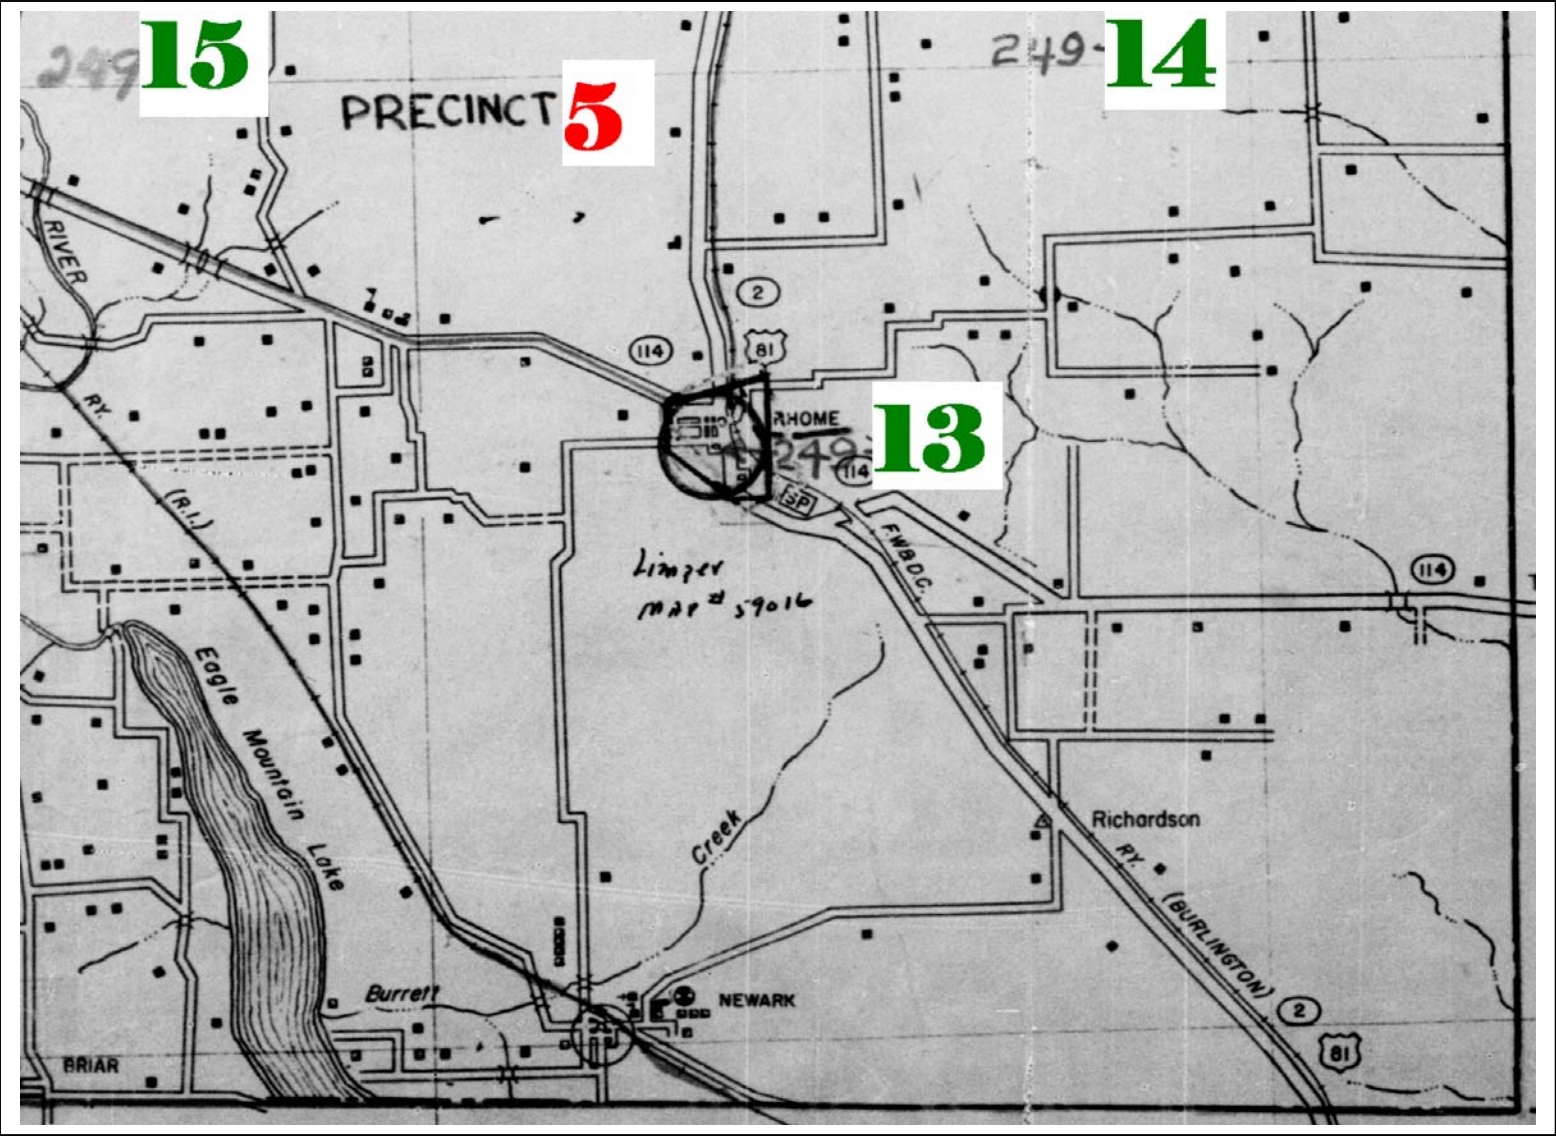

Part of the 1940 census map showing the northern part of ED 14

1940 census map showing the southern part of ED 14 (Southeast corner of Wise County)

**1940 ED 14 Area East and South of Rhome**

ED	Page	Line	Location	Last Name	First Name (Additional Information)	Relation	Age	Occupation
14	01A	01	E of Rhome-Private Rd	Montgomery	Jack (Claude Chestley)	Head	48	Farmer
14	01A	02	E of Rhome-Private Rd	Montgomery	Jewel (Beatrice Denman)	Wife	48	
14	01A	03	E of Rhome-Private Rd	Montgomery	Beauford	Son	20	Labor Father's Farm
14	01A	04	E of Rhome-Private Rd	Montgomery	Juanita (Ray)	Daughter	12	
14	01A	05	E of Rhome-Private Rd	Montgomery	Loreta (May)	Daughter	12	
14	01A	06	E of Rhome-Private Rd	Montgomery	Oma Joe	Daughter	9	
14	01A	07	E of Rhome-Private Rd	Montgomery	Claudia	Daughter	7	
14	01A	08	E of Rhome-Private Rd	Wylie	Chester	Head	49	Farmer
14	01A	09	E of Rhome-Private Rd	Wylie	Gertie	Wife	47	
14	01A	10	E of Rhome-Private Rd	Wylie	Woodrow	Son	20	Labor Father's Farm
14	01A	11	E of Rhome-Private Rd	Wylie	Drucilla	Daughter	16	
14	01A	12	E of Rhome-Private Rd	Wylie	Mary Hope	Daughter	6	
14	01A	13	E of Rhome-Illinois Ln	Yant	Travis M.	Head	70	Farmer
14	01A	14	E of Rhome-Illinois Ln	Yant	Ophelia	Wife	60	
14	01A	15	E of Rhome-Illinois Ln	Yant	Inez	Daughter	27	Public School Teacher
14	01A	16	E of Rhome-Illinois Ln	Yant	Dorothy	Daughter	22	
14	01A	17	E of Rhome-Illinois Ln	Wilson	Joe B.	Head	66	Farmer
14	01A	18	E of Rhome-Illinois Ln	Wilson	Mollie	Wife	60	
14	01A	19	E of Rhome-Illinois Ln	Wilson	Orval	Nephew	19	Farm Labor
14	01A	20	E of Rhome-Illinois Ln	Circle	Rose	Housekeeper	50	Housekeeper Private Home
14	01A	21	E of Rhome-Illinois Ln	Thurmond	Joe	Head	40	Farmer
14	01A	22	E of Rhome-Illinois Ln	Thurmond	Ina (Yont/Yout)	Wife	37	
14	01A	23	E of Rhome-Illinois Ln	Thurmond	Betty Joe	Daughter	15	
14	01A	24	E of Rhome-Illinois Ln	Thurmond	Patsy Ann	Daughter	7	
14	01A	25	E of Rhome-Illinois Ln	Jackson	William A.	Head	68	Farmer
14	01A	26	E of Rhome-Illinois Ln	Jackson	Docia	Wife	52	
14	01A	27	E of Rhome-Illinois Ln	Jackson	Lawrence	Son	30	
14	01A	28	E of Rhome-Illinois Ln	Jackson	Wesley	Son	21	Labor Father's Farm
14	01A	29	E of Rhome-Illinois Ln	Jackson	Florence	Daughter	18	
14	01A	30	E of Rhome-Illinois Ln	Jackson	Charles	Son	16	
14	01A	31	E of Rhome-Illinois Ln	Jackson	Lloyd	Son	14	
14	01A	32	E of Rhome-Illinois Ln	Jackson	Jean	Daughter	12	
14	01A	33	E of Rhome-Illinois Ln	Jackson	Louise	Daughter	9	
14	01A	34	E of Rhome-Illinois Ln	Gibbs	Mary	Daughter	33	
14	01A	35	E of Rhome-Illinois Ln	Gibbs	Mary	Granddaughter	12	
14	01A	36	E of Rhome-Illinois Ln	Gibbs	Aillene	Granddaughter	10	
14	01A	37	E of Rhome-Illinois Ln	Jackson	Luther	Head	29	Farmer
14	01A	38	E of Rhome-Illinois Ln	Jackson	Fay	Wife	22	
14	01A	39	E of Rhome-Illinois Ln	Jackson	Charlie	Son	2	
14	01B	41	E of Rhome-Illinois Ln	Slimp	Shade	Head	43	Farmer
14	01B	42	E of Rhome-Illinois Ln	Slimp	Dovie (Lee Lambert)	Wife	36	
14	01B	43	E of Rhome-Illinois Ln	Slimp	Wayne	Son	9	
14	01B	44	E of Rhome-Illinois Ln	Slimp	James Harold	Son	6	
14	01B	45	E of Rhome-Illinois Ln	Slimp	Doyle	Son	3	
14	01B	46	E of Rhome-Illinois Ln	Slimp	Clyde	Son	1	
14	01B	47	E of Rhome-Illinois Ln	Lambert	Sarah	Mother in Law	69	
14	01B	48	E of Rhome-Illinois Ln	Tipps	Andrew	Head	63	WPA Road Labor
14	01B	49	E of Rhome-Illinois Ln	Tipps	Della	Wife	55	
14	01B	50	E of Rhome-Illinois Ln	Tipps	Andrew (J?)	Son	19	Farm Labor
14	01B	51	E of Rhome-Illinois Ln	Tipps	Jimmie	Grandson	9	