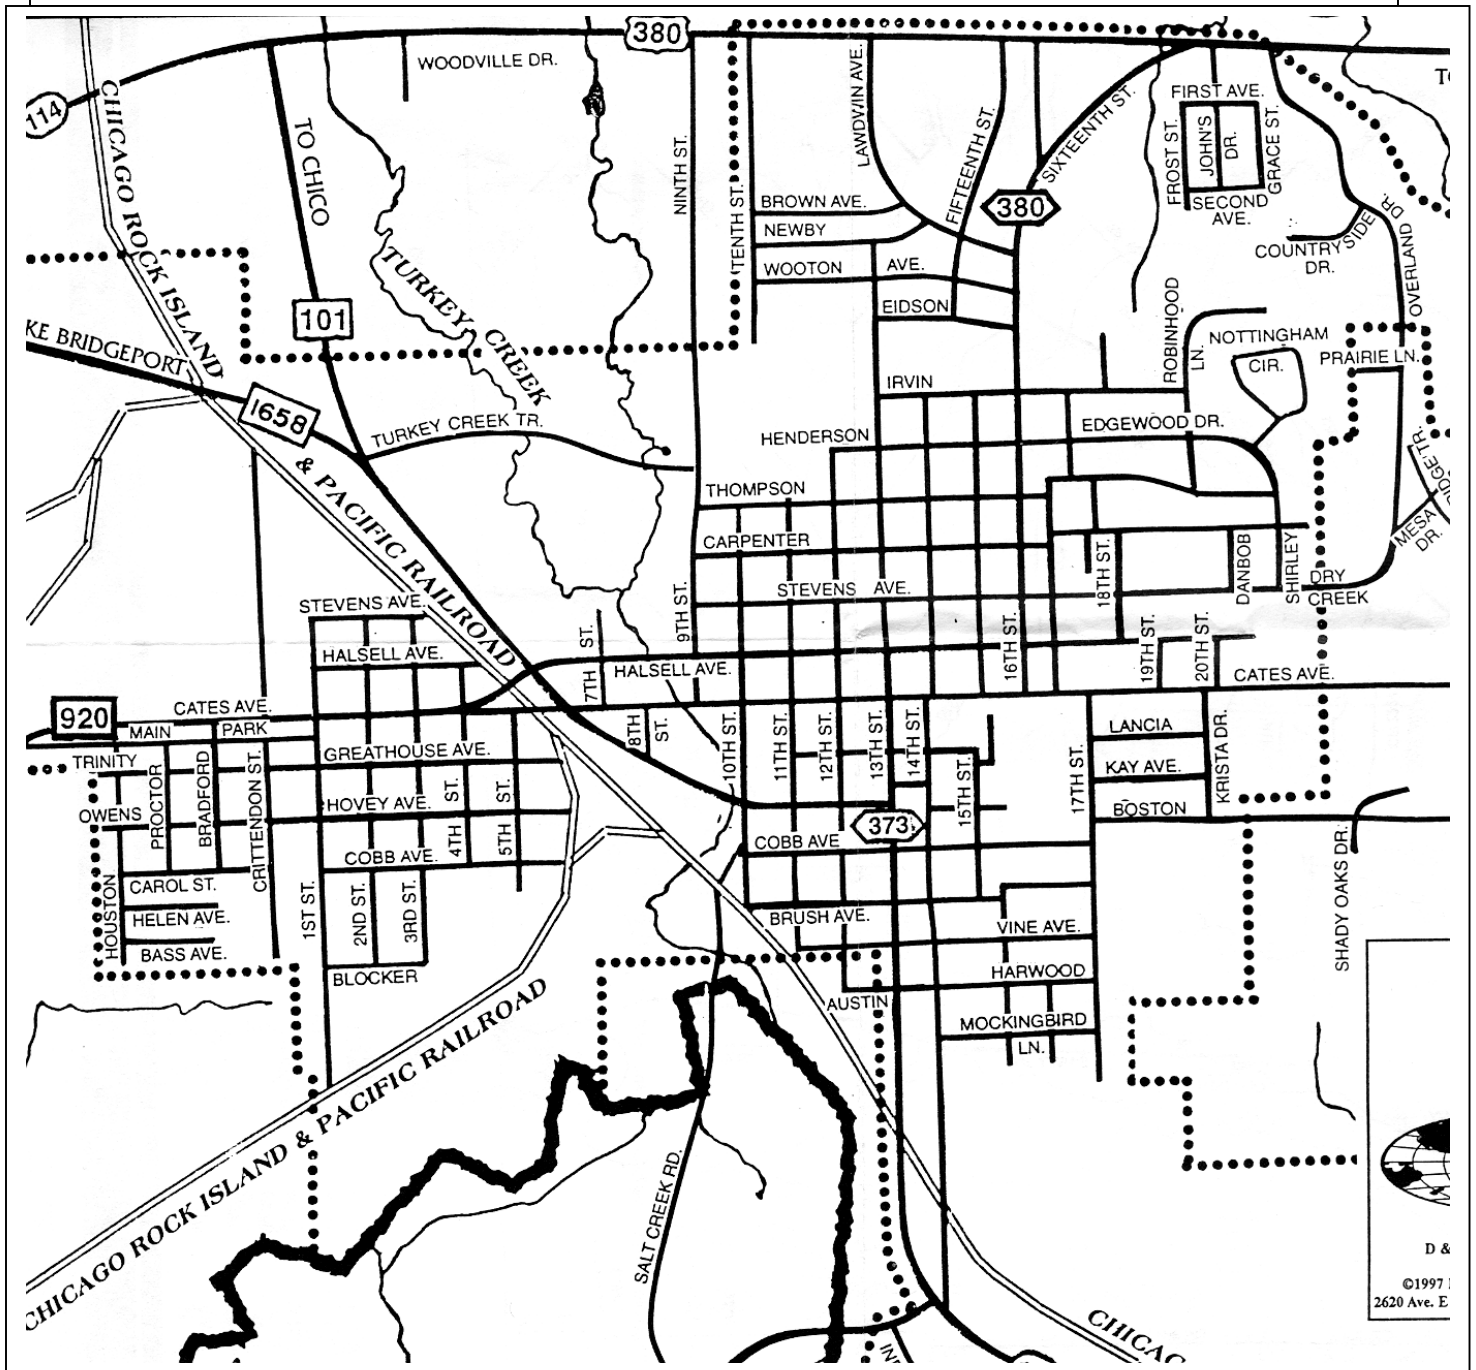

Part of the 1940 census map showing the town of Bridgeport.

Below is a 1997 street map of Bridgeport Town. (The population in 1920- 2,464, 1930- 1,872, & 1940- 1,819)

D &
©1997 I
2620 Ave. E

1940 ED 17 Bridgeport Town